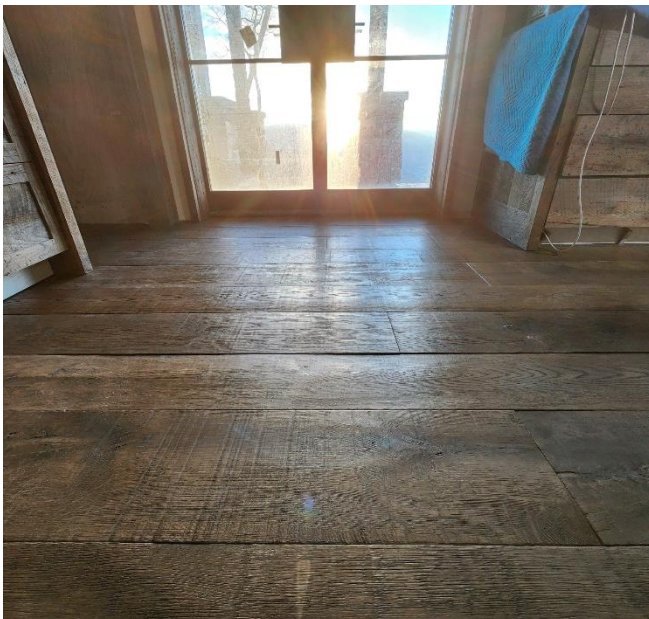

Original Face

Planed Face

Core

EDGE DETAIL

Hand Rolled Edges

GRADE

Rustic Grade

(Water stains, Undulated texture, Band Saw Markings)

196 Austin Traphill Rd

Elkin, NC 28621

Office: 336-469-1491

info@burchetteandburchette.com

Natural Creations

REAL HARDWOOD FLOORS

FARRO

Farro is an Original Face, salvaged and repurposed Board-Form French Oak. Farro has an undulated texture, faint saw marks, and a rolled pillowed edge. Signs of previous life, including water satins from the Board-Form process, ensure the provenance of the material. Farro is treated with a chemical smoking process to create a gorgeous honey brown. Farro is finished with our Signature Finish.

7.5mm Lamella

22.5mm Construction

Tongue and Groove
End Matched

15mm baltic birch plywood
(21 mm Engineered)

0- VOC | CARB 2 Compliant

Radiant Heat Approved

Matching Tread Blanks & Square Stock Nosing

Made in USA

WATER STAINS

Original Face Board-Form French Oak will show signs of previous life, including water stains from the Board-Form process.

HIGH & LOW EDGES

Board-Form French Oak will have an undulated texture and rolled pillowed edges, which ensure the material's provenance.