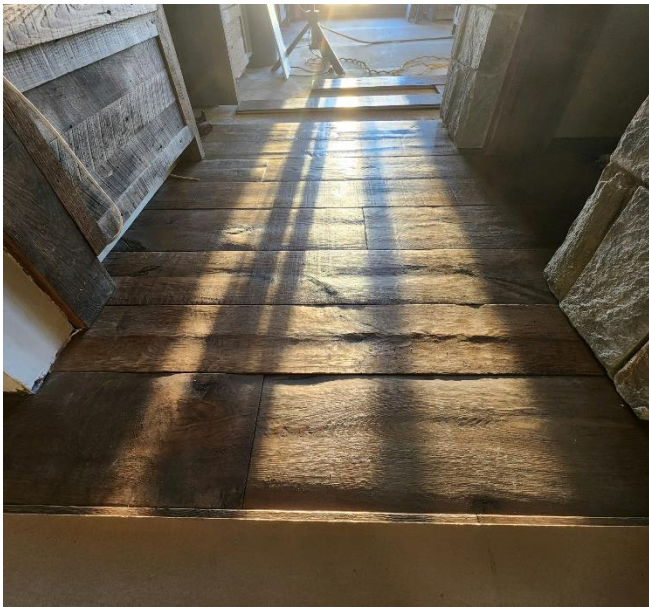

Original Face

Planed Face

Core

EDGE DETAIL

Hand Rolled Edges

GRADE

Rustic Grade

(Water stains, Undulated texture, Band Saw Markings)

196 Austin Traphill Rd

Elkin, NC 28621

Office: 336-469-1491

info@burchetteandburchette.com

Natural Creations

REAL HARDWOOD FLOORS

FARRO

Farro is an Original Face, salvaged and repurposed Board-Form French Oak. Farro has an undulated texture, faint saw marks, and a rolled pillowed edge. Signs of previous life, including water satins from the Board-Form process, ensure the provenance of the material. Farro is treated with a chemical smoking process to create a gorgeous honey brown. Farro is finished with our Signature Finish.

7.5mm Lamella

22.5mm Construction

Tongue and Groove
End Matched

15mm baltic birch plywood
(21 mm Engineered)

0- VOC | CARB 2 Compliant

Radiant Heat Approved

Matching Tread Blanks & Square Stock Nosing

Made in USA

WATER STAINS

Original Face Board-Form French Oak will show signs of previous life, including water stains from the Board-Form process.

HIGH & LOW EDGES

Board-Form French Oak will have an undulated texture and rolled pillowed edges, which ensure the material's provenance.