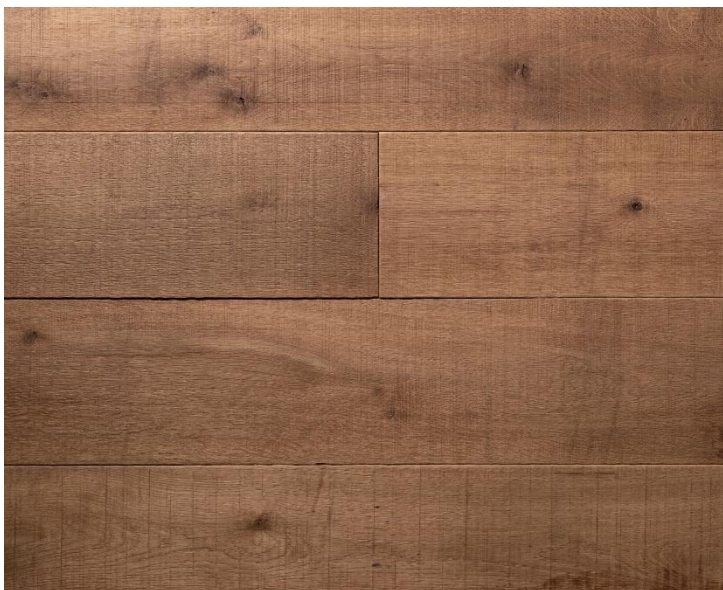

Original Face

Planed Face

Core

EDGE DETAIL

Hand Rolled Edges

GRADE

Rustic Grade

(Water stains, Undulated texture, Band Saw Markings)

196 Austin Traphill Rd

Elkin, NC 28621

Office: 336-469-1491

info@burchetteandburchette.com

Natural Creations

REAL HARDWOOD FLOORS

FARRO

Farro is an Original Face, salvaged and repurposed Board-Form French Oak. Farro has an undulated texture, faint saw marks, and a rolled pillowed edge. Signs of previous life, including water satins from the Board-Form process, ensure the provenance of the material. Farro is treated with a chemical smoking process to create a gorgeous honey brown. Farro is finished with our Signature Finish.

WATER STAINS

Original Face Board-Form French Oak will show signs of previous life, including water stains from the Board-Form process.

HIGH & LOW EDGES

Board-Form French Oak will have an undulated texture and rolled pillowed edges, which ensure the material's provenance.